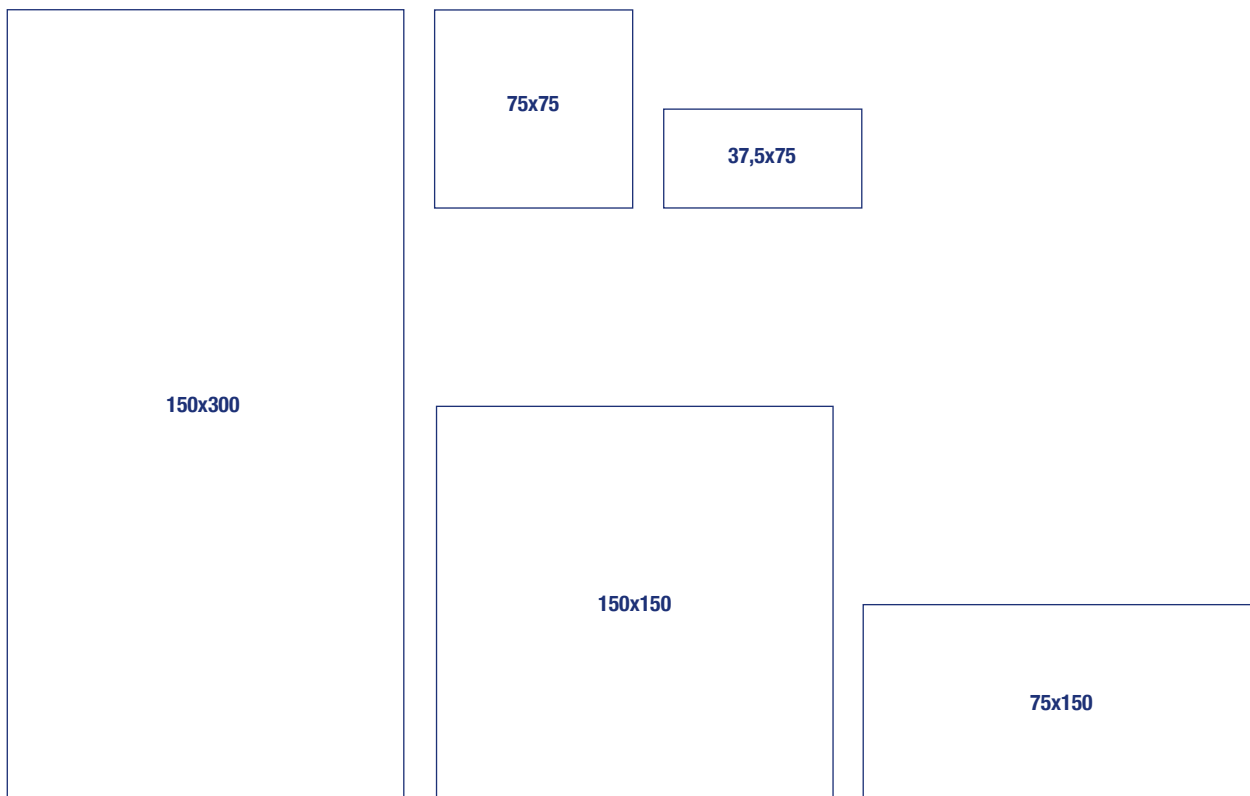

Feinsteinzeug rektifiziert R10/AB
snow, silver, sand, hazel